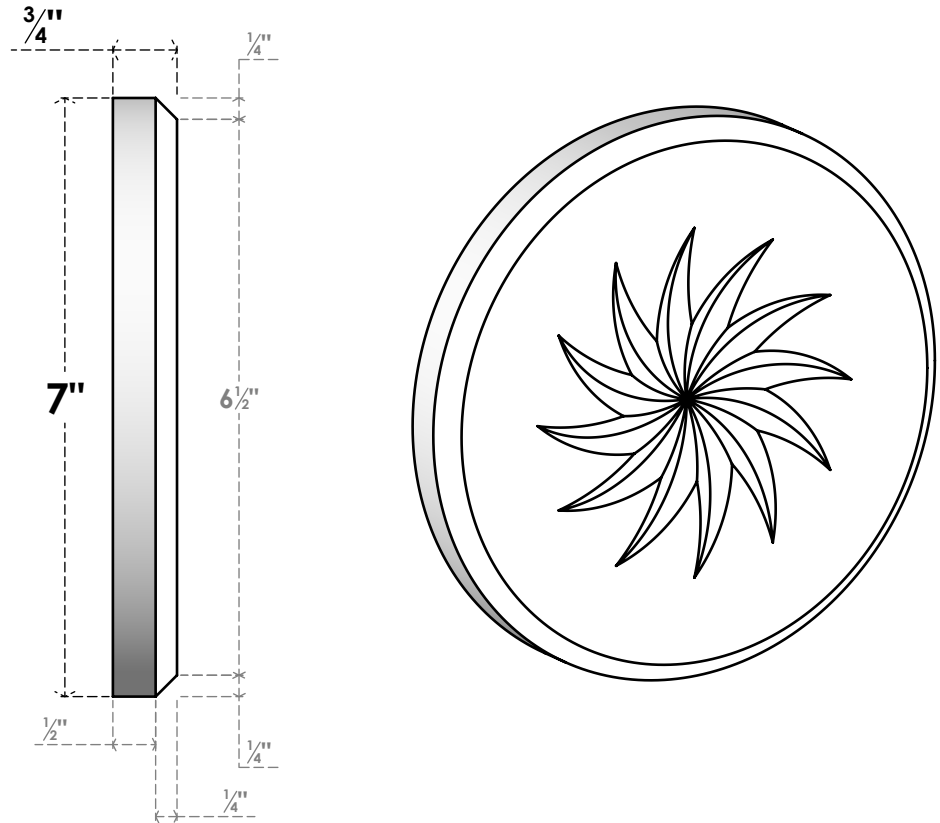

ROSP070X070X075GRY13

7"W X 7"H X 3/4"P STANDARD GRAYSON SPIRAL ROSETTE WITH BEVELED EDGE, ARCHITECTURAL GRADE PVC

FRONT

SIDE

EKENA MILLWORK
2300 WEST MAIN ST.
CLARKSVILLE, TX 75426
TOLL FREE: 866-607-0453
WWW.EKENAMILLWORK.COM

NOTES

1. INSTALLATION TO BE COMPLETED IN ACCORDANCE WITH MANUFACTURER'S SPECIFICATIONS.
2. DRAWING MAY NOT BE TO SCALE
3. THIS DRAWING IS INTENDED FOR DESIGN AND PLANNING PURPOSES ONLY.
4. ALL INFORMATION CONTAINED HEREIN WAS CURRENT AT THE TIME OF DEVELOPMENT BUT MUST BE REVIEWED AND APPROVED BY THE PRODUCT MANUFACTURER TO BE CONSIDERED ACCURATE.
5. ARCHITECTURAL GRADE PVC PRODUCTS ARE MADE FROM EXPANDED CELLULAR PVC AND COME NATURALLY WHITE BUT MAY BE PAINTED