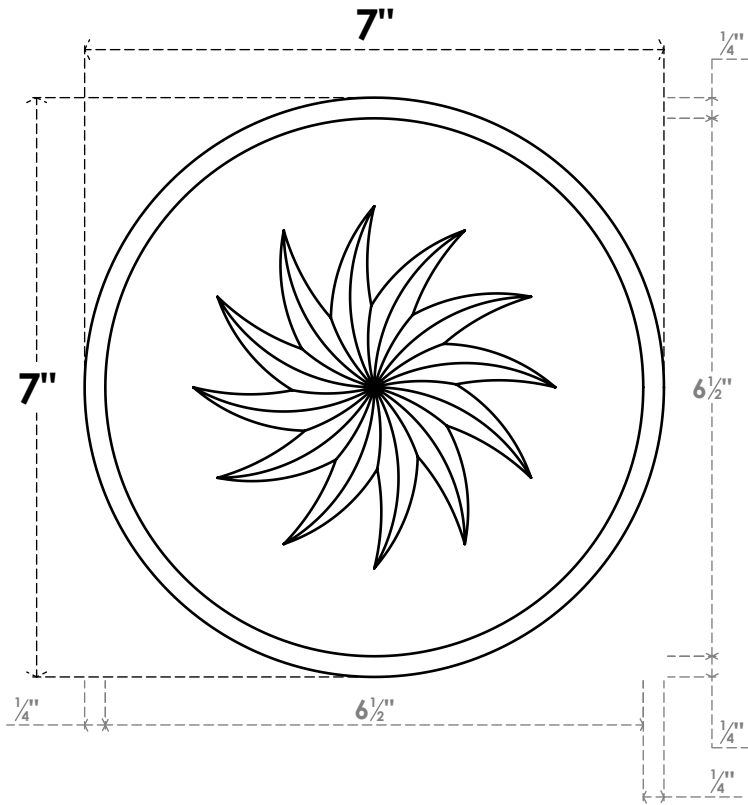

ROSP070X070X075GRY13

7"W X 7"H X 3/4"P STANDARD GRAYSON SPIRAL ROSETTE WITH BEVELED EDGE, ARCHITECTURAL GRADE PVC

FRONT

SIDE

EKENA MILLWORK
2300 WEST MAIN ST.
CLARKSVILLE, TX 75426
TOLL FREE: 866-607-0453
WWW.EKENAMILLWORK.COM